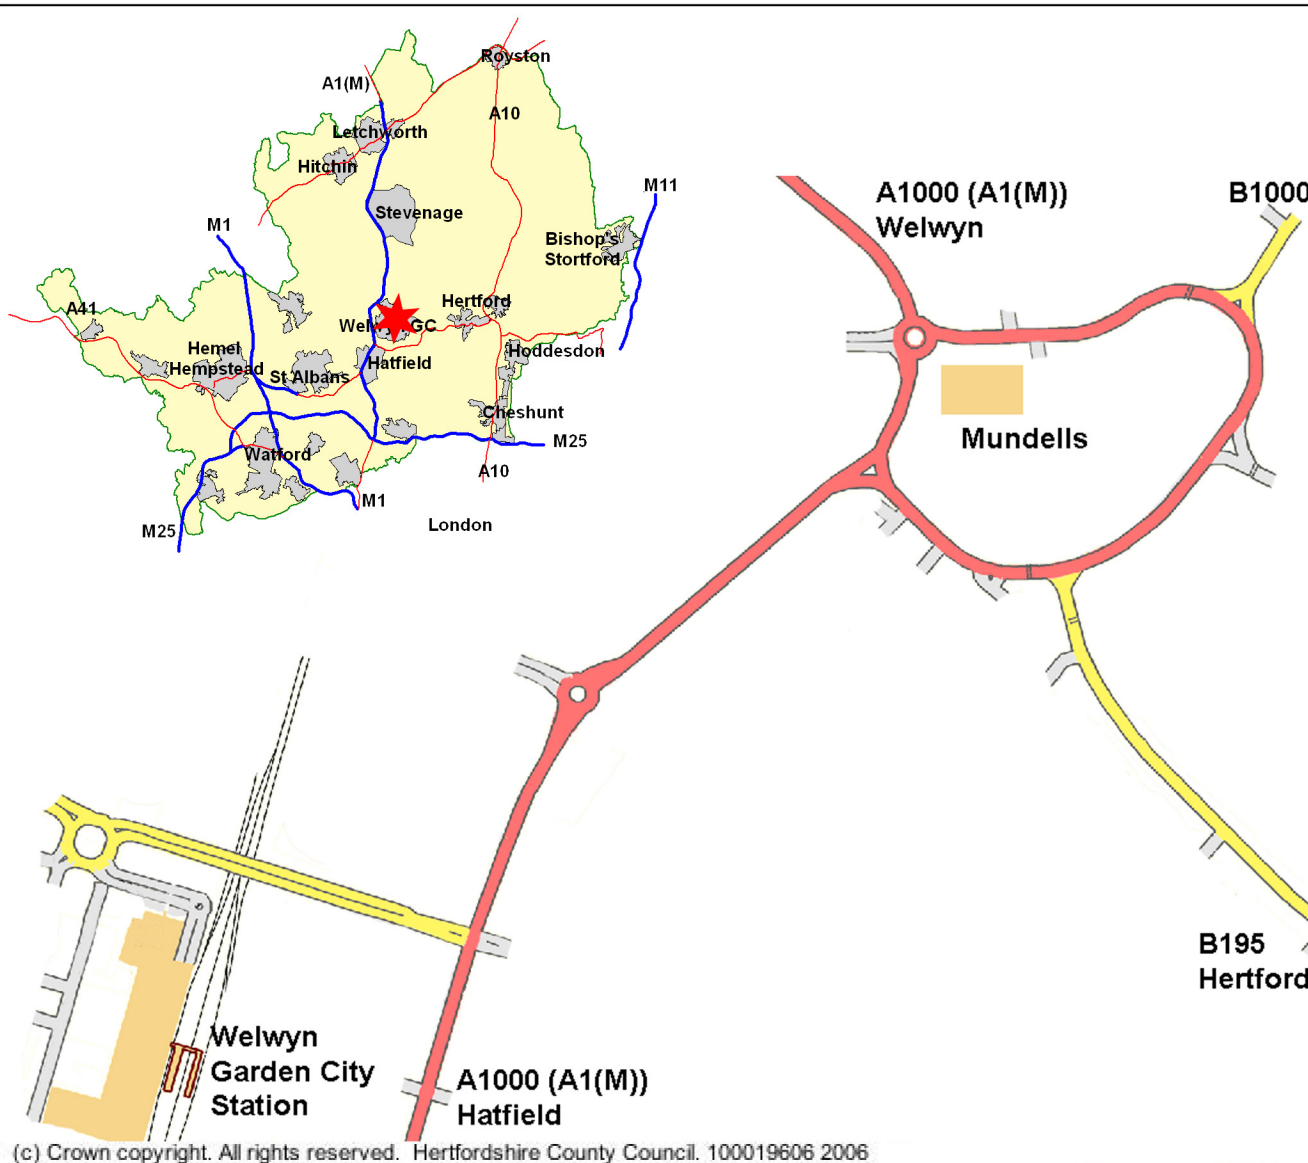

How to find Mundells

By Road

From A1(M) exit at junction 4 or 6, take the A1000 for Welwyn Garden City. Follow the A1000 at each roundabout. On the Mundells one way system the site on the right after the roundabout.

From Hertford take the A414 towards Hatfield for 3½ miles. At the roundabout take the third exit, the B195. Go straight ahead until you reach the A1000 Mundells one way system. The site on the right after the roundabout.

By Rail

The nearest railway station is Welwyn Garden City on the Kings Cross to Peterborough line. It is approximately one and half miles away. For time-table information contact the IntaLink Travelline on 0870 6082 608.